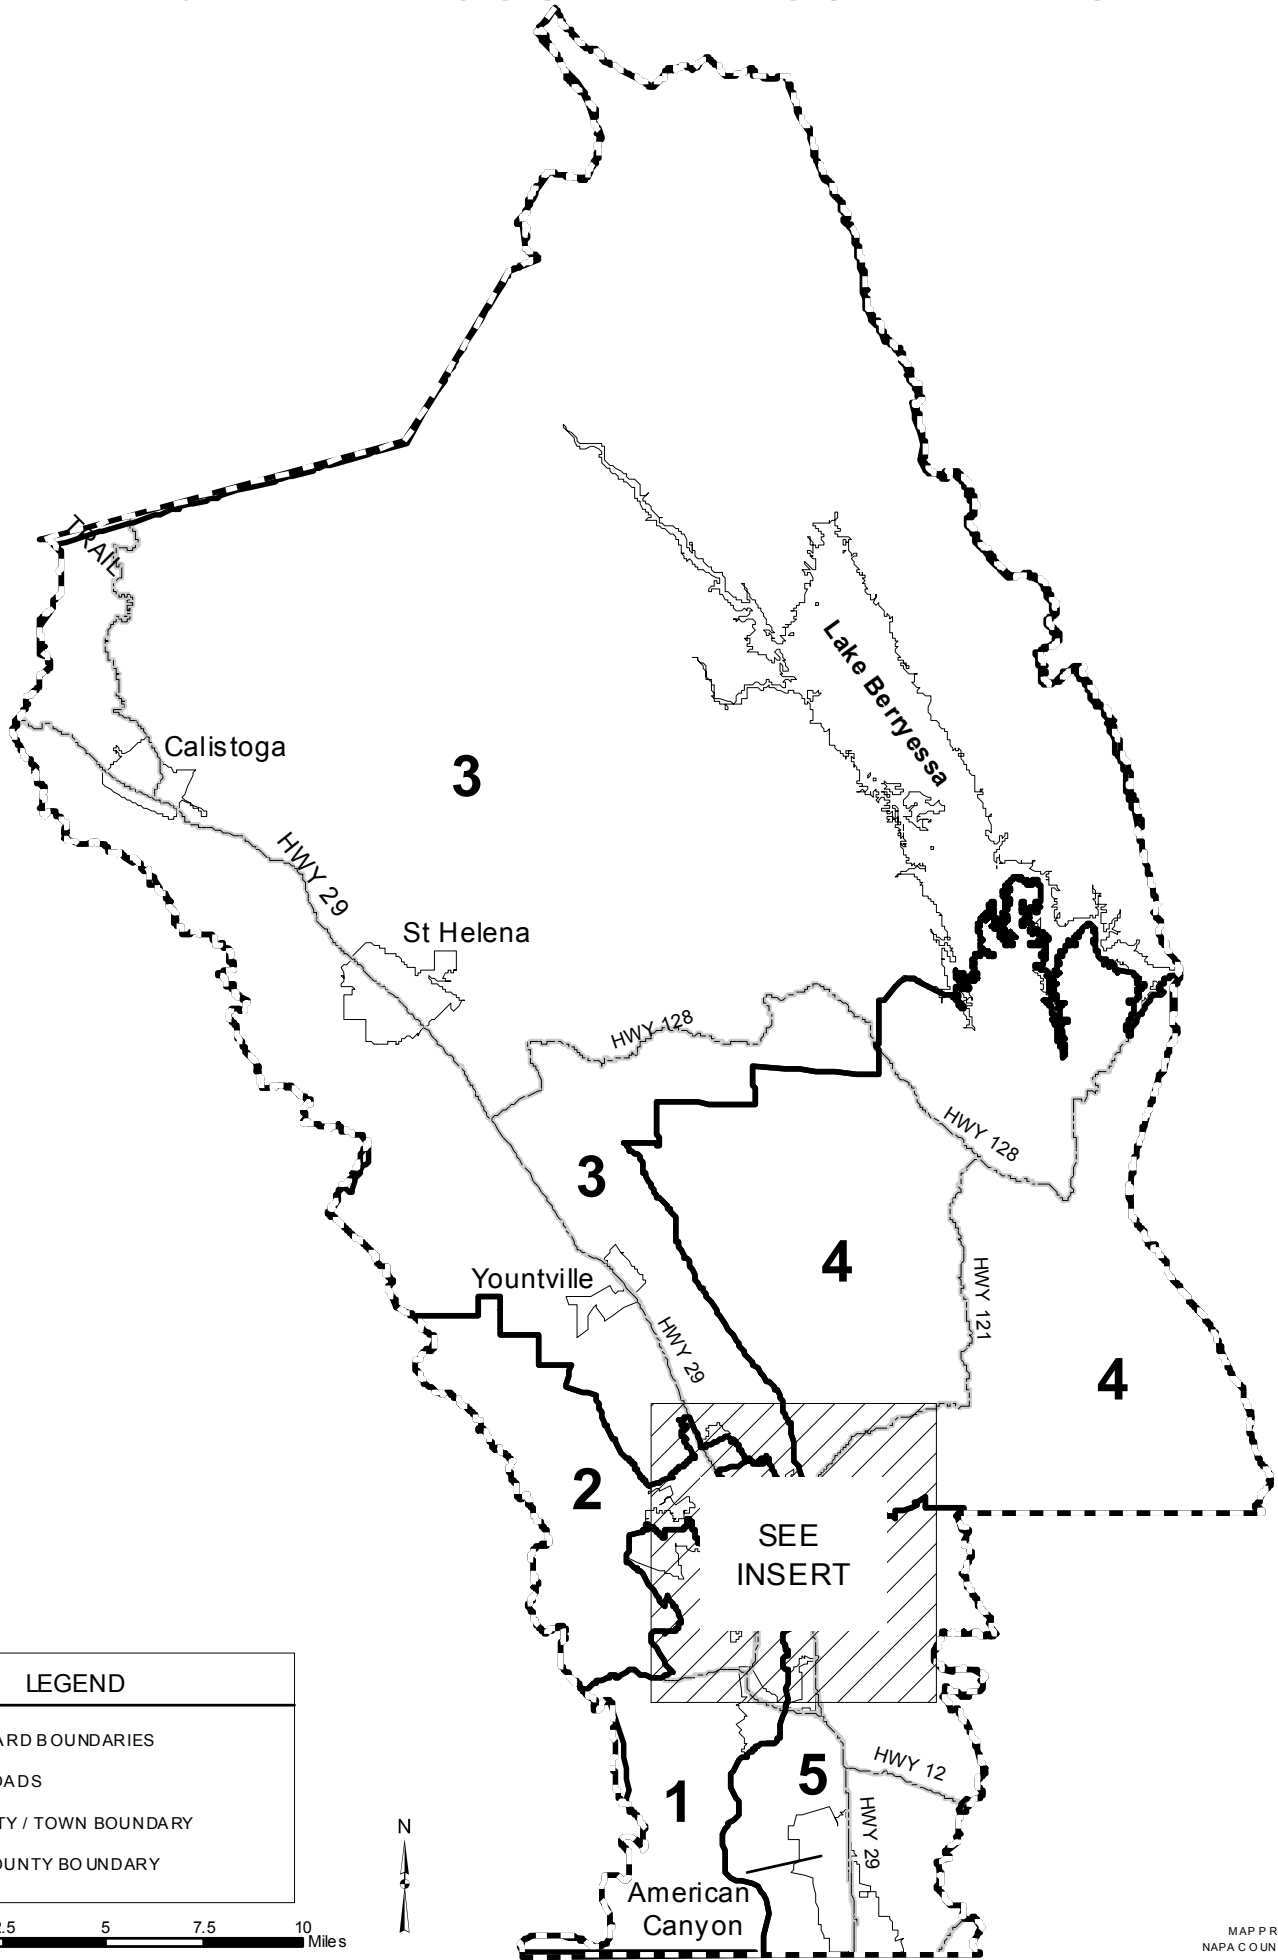

# 2011 NAPA COUNTY RPOSD WARDS

**LEGEND**

- WARD BOUNDARIES (thick solid line)
- ROADS (thin solid line)
- CITY / TOWN BOUNDARY (dashed line)
- COUNTY BOUNDARY (dash-dot line)