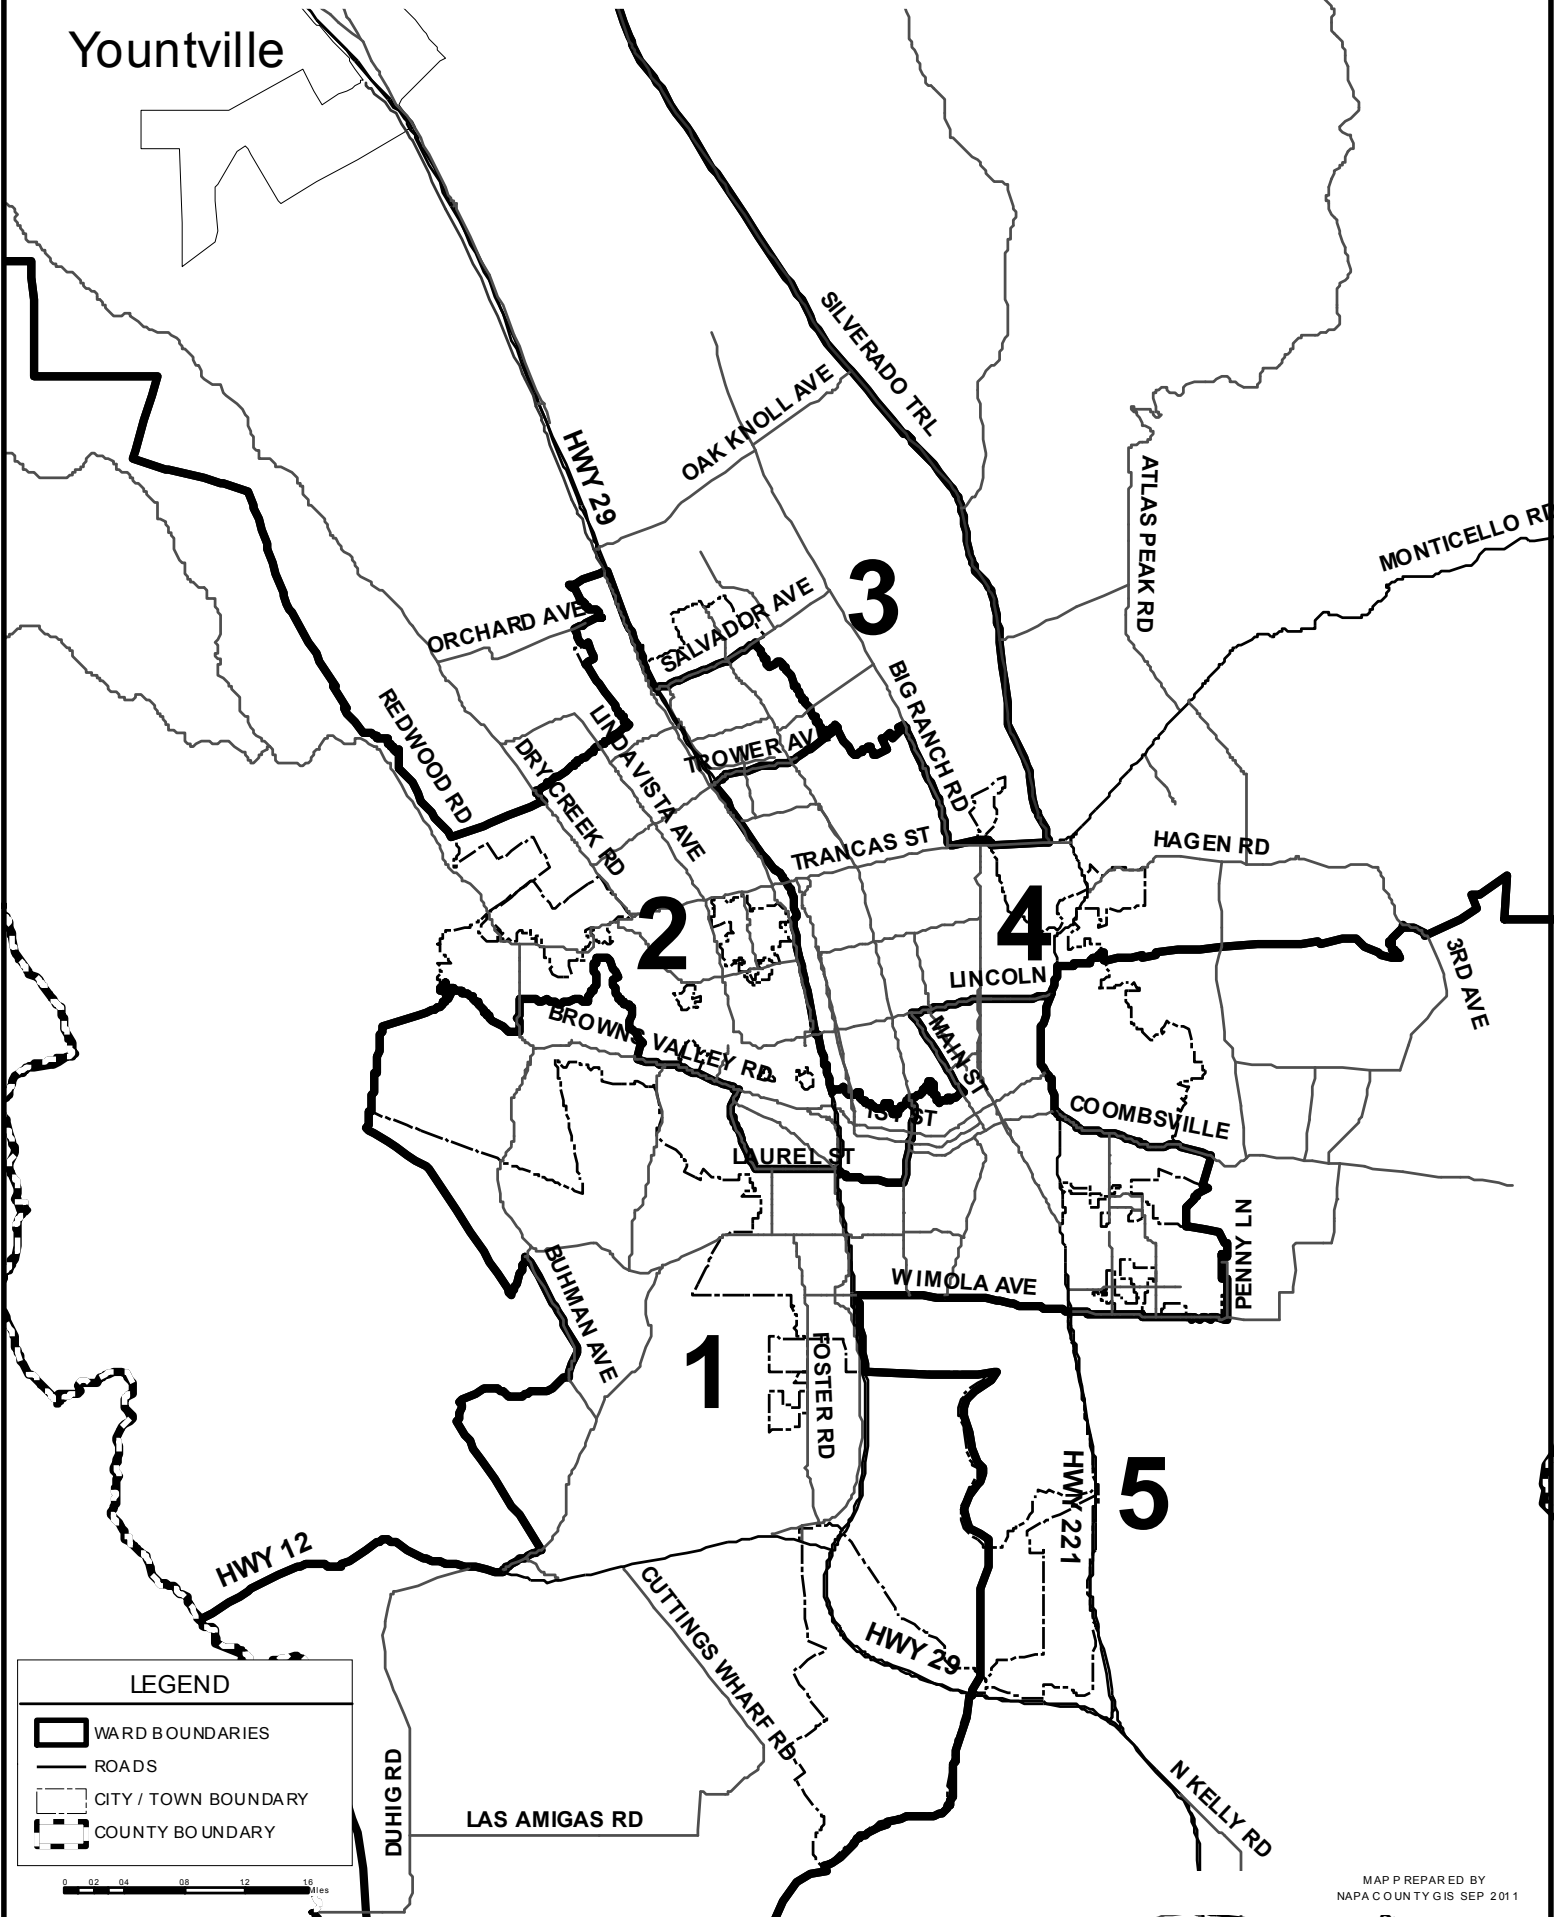

2011 NAPA COUNTY RPOSD WARDS

Yountville

LEGEND

- WARD BOUNDARIES
- ROADS
- CITY / TOWN BOUNDARY
- COUNTY BOUNDARY