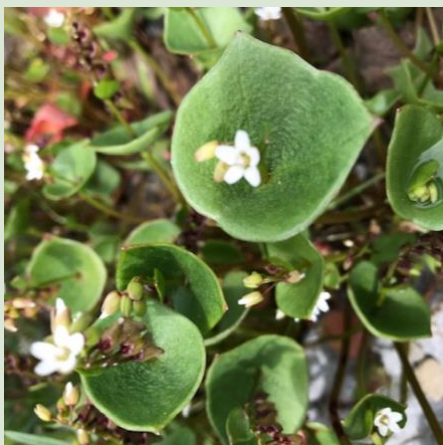

Yarrow

Achillea millefolium

Flowers: Five petals

Petal colors: White, Yellow

Flower size: 0.25 inches

Leaf: Alternate

Plant Type: Perennial herb

Wildlife Supported: Insects, butterflies, bees

Manzanita

Arctostaphylos

Flowers: Bell shaped

Petal colors: white, pink

Flower size is about 0.25 inches

Leaf: Alternate

Plant Type: Shrub

Bark: Burgundy, Smooth