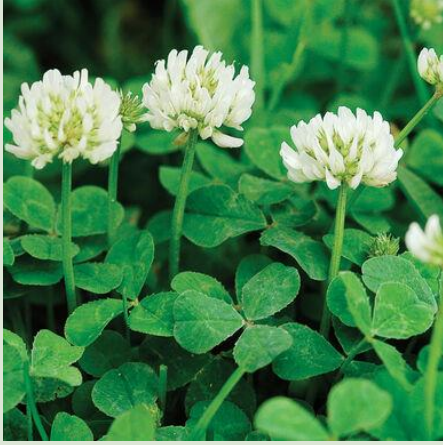

White Clover

Trifolium repens

Flowers: Irregularly shaped flowers

Petal colors: white

Flower size is 0.6 to 0.8 inches

Leaf: Alternate, Compound