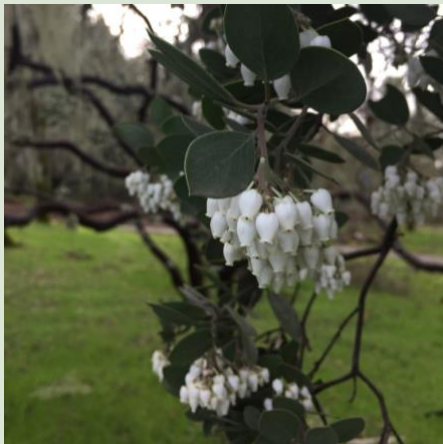

Yarrow

Achillea millefolium

Flowers: Five petals

Petal colors: White, Yellow

Flower size: 0.25 inches

Leaf: Alternate

Plant Type: Perennial herb

Wildlife Supported: Insects, butterflies, bees