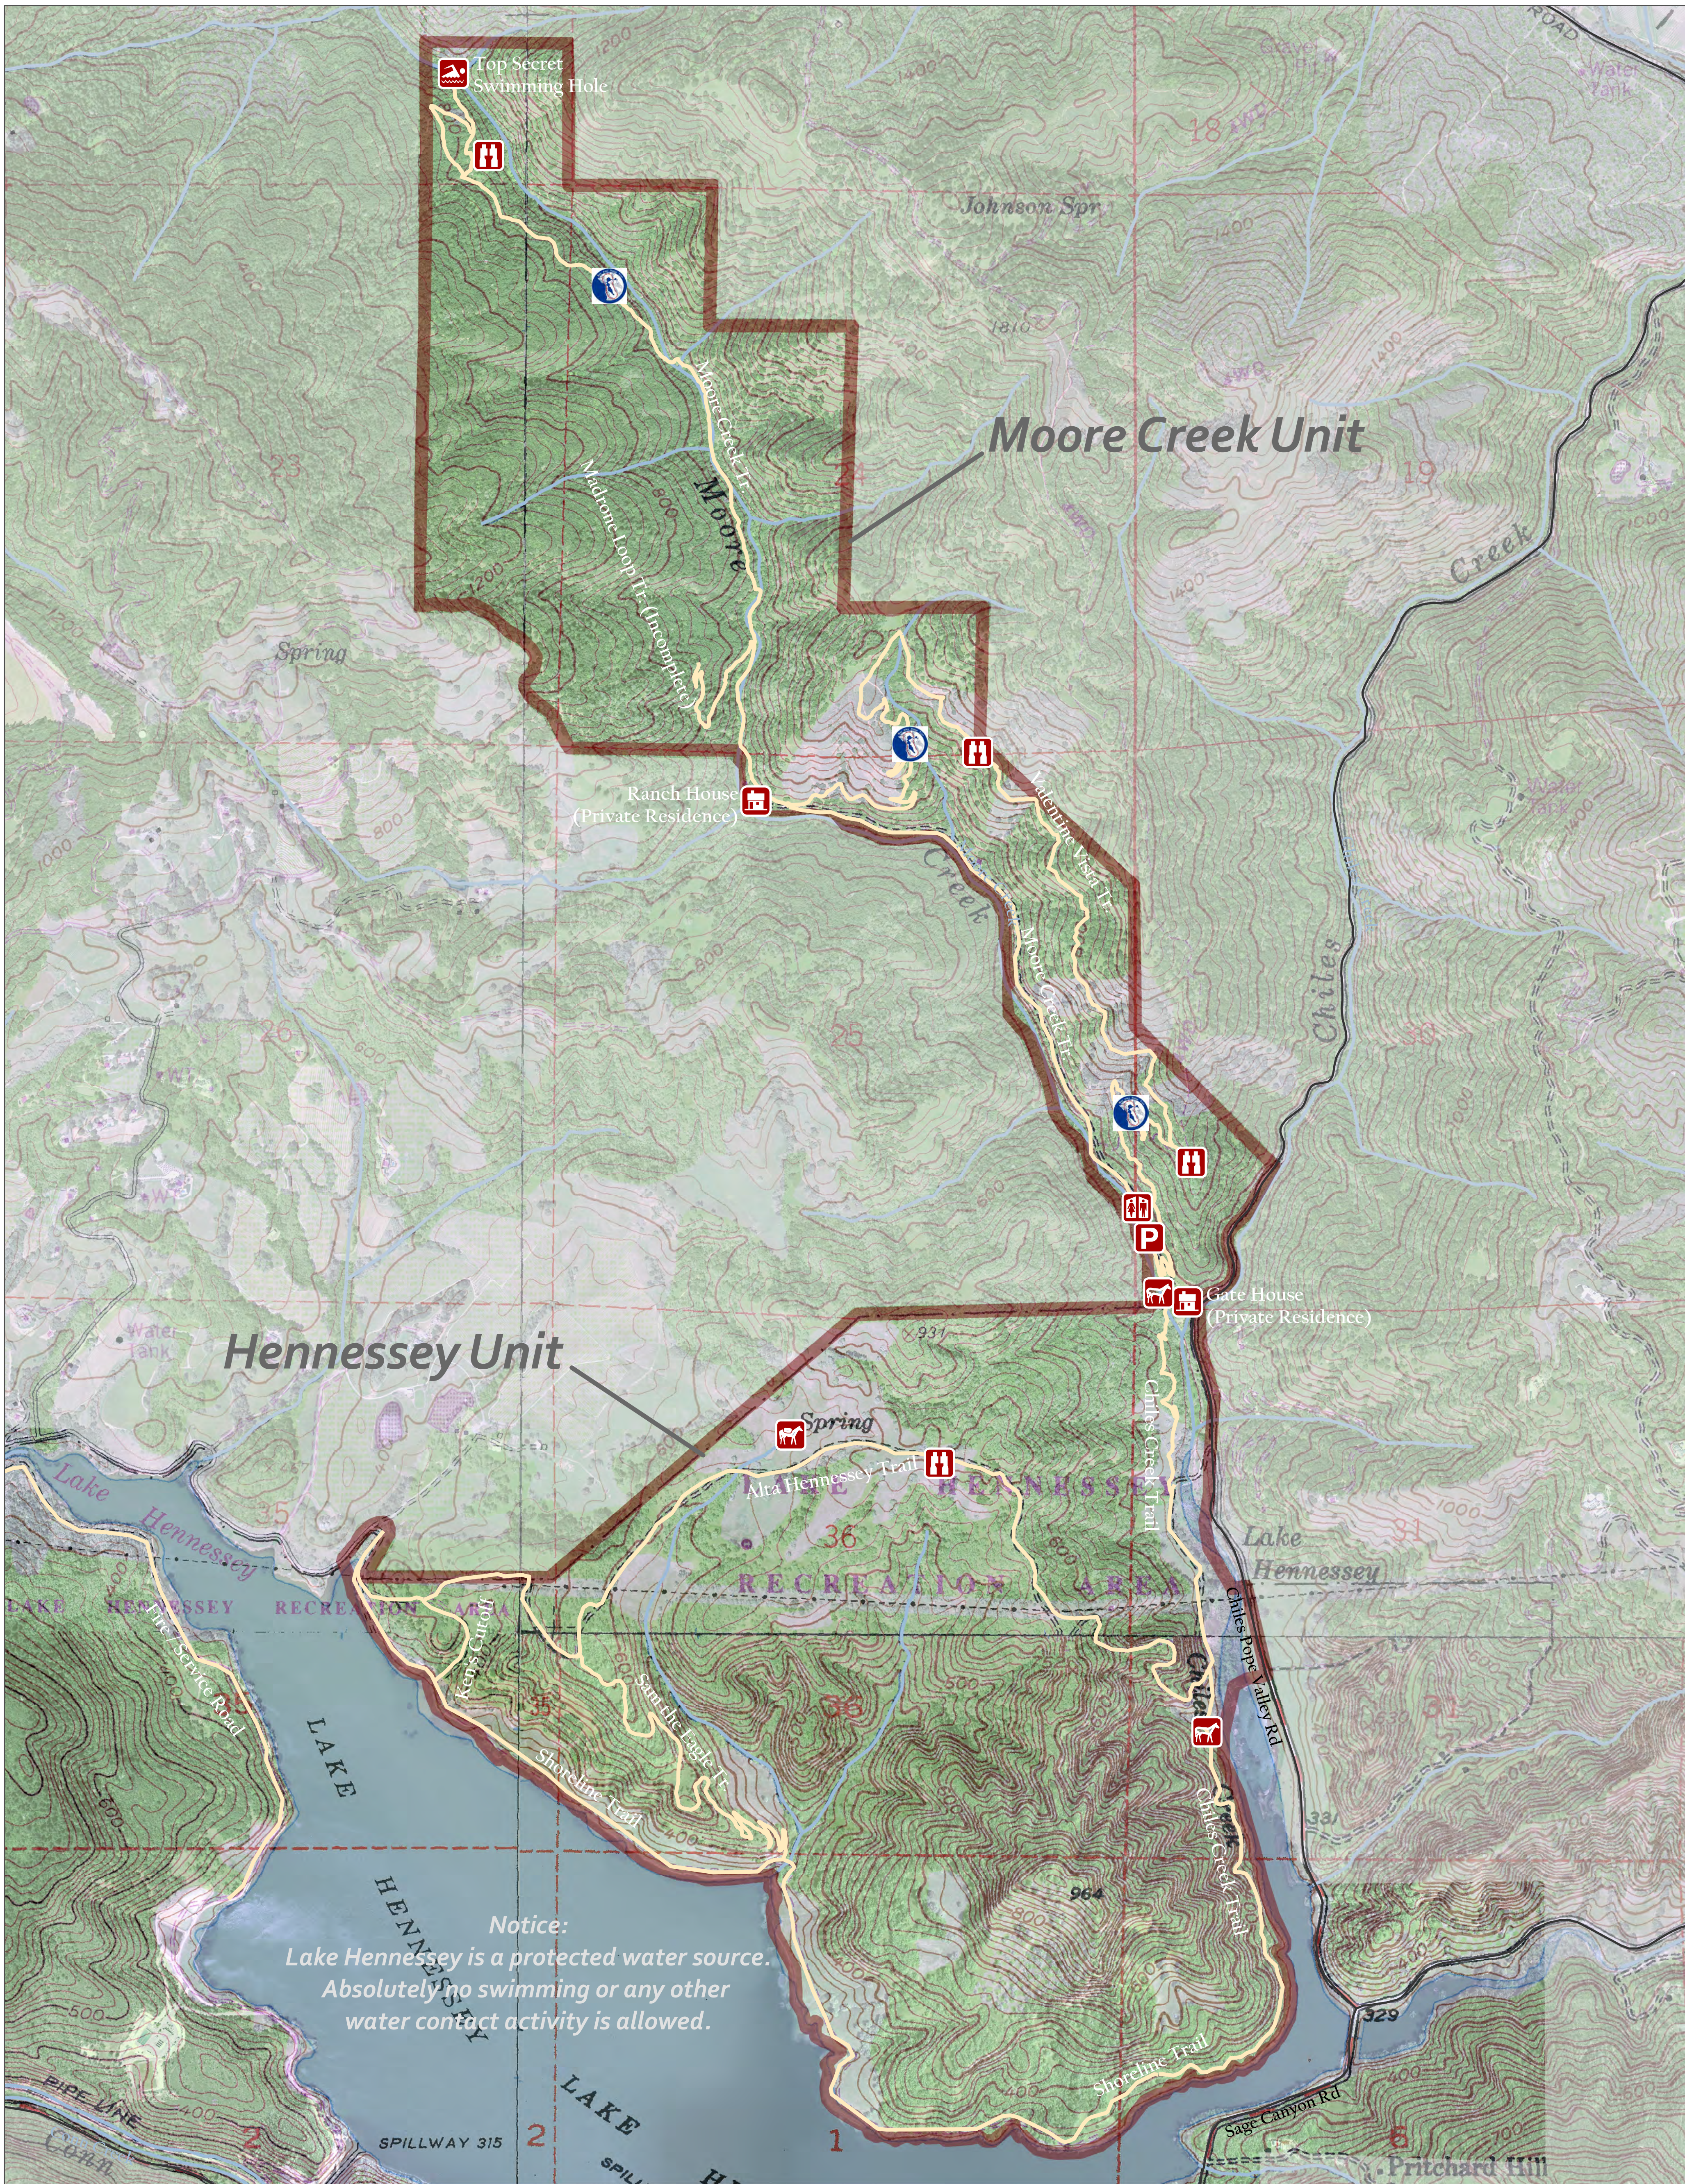

Napa County Regional Park and Open Space District

Legend

Park Features

- Parking
- Restroom
- View
- Swimming Hole
- Stock Pond
- Water Trough

- Residence

Trails and Boundaries

- Park Boundary
- Private Property
- Multi-Use Trail
- Bay Area Ridge Trail

Moore Creek Park

Moore Creek and Hennessey Units