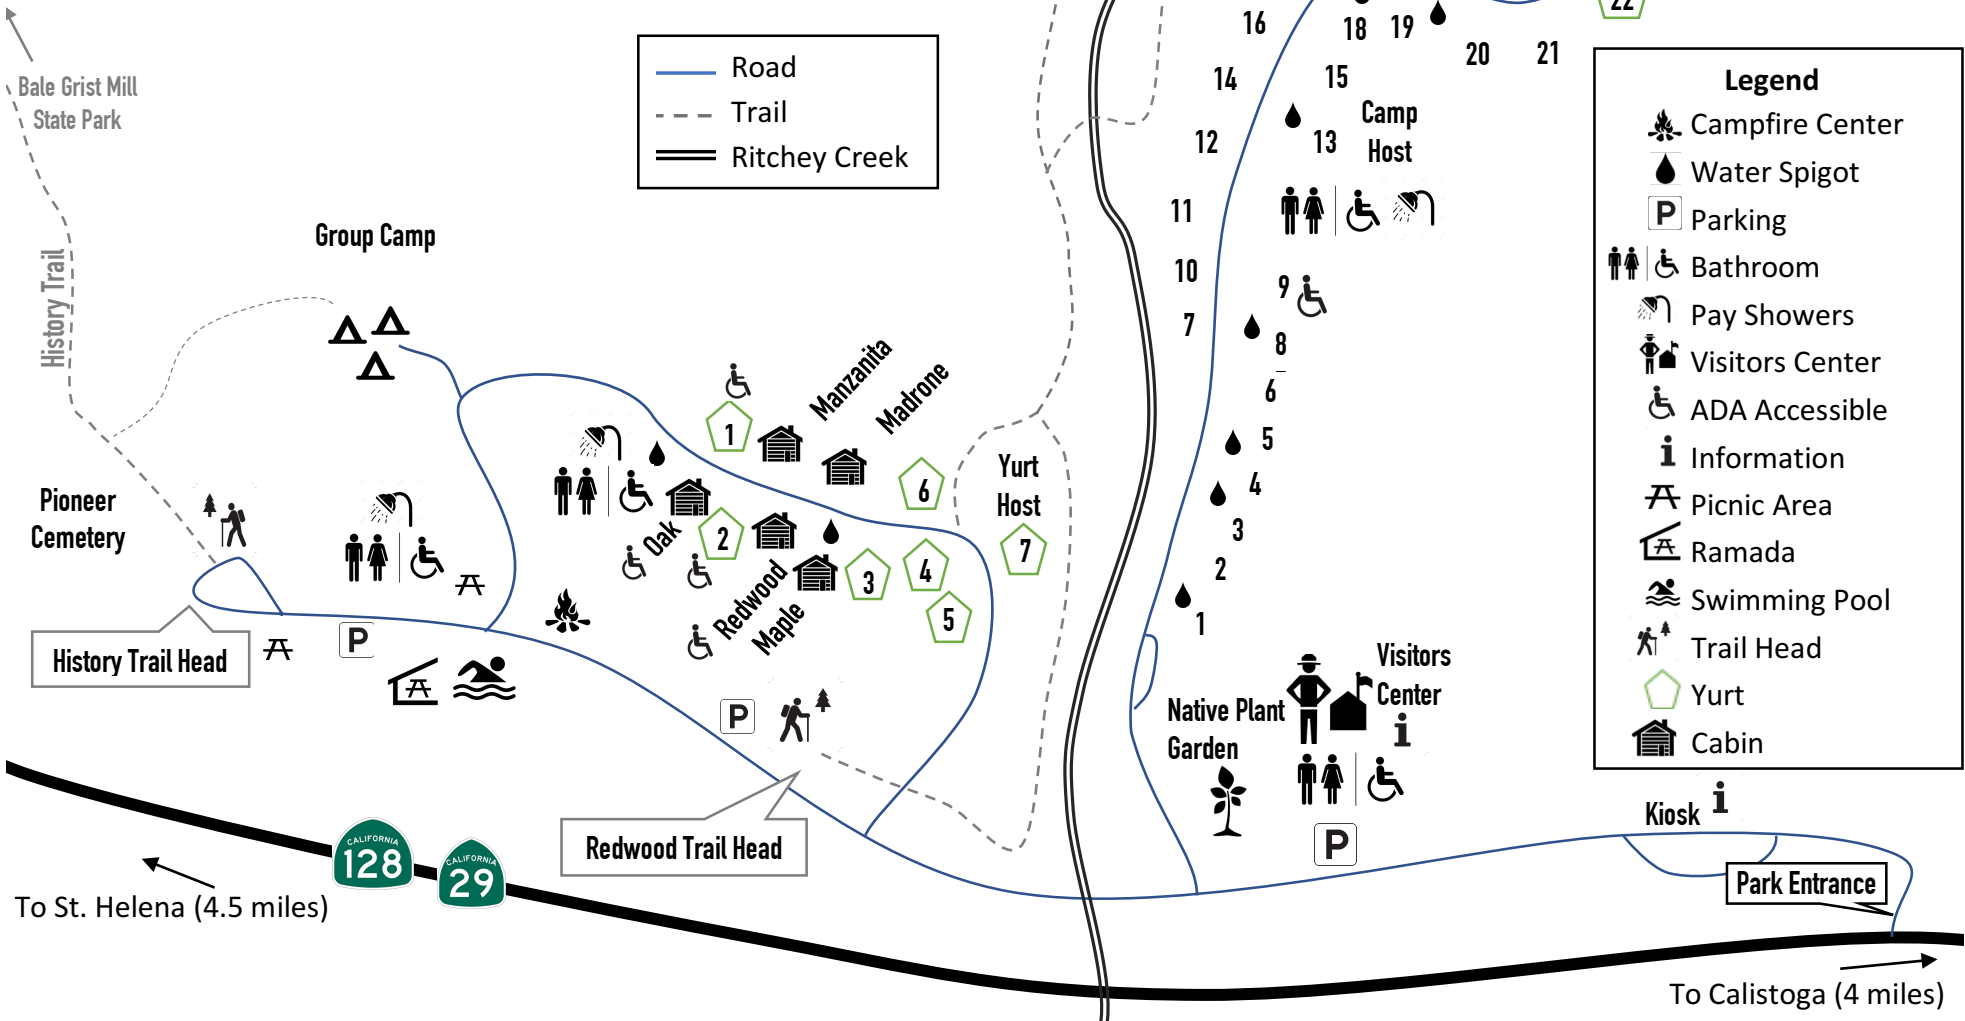

# Bothe-Napa Valley State Park

**NAPA** COUNTY REGIONAL PARK &  
**OPEN SPACE DISTRICT**

	Road
	Trail
	Ritchey Creek

Legend	
	Campfire Center
	Water Spigot
	Parking
	Bathroom
	Pay Showers
	Visitors Center
	ADA Accessible
	Information
	Picnic Area
	Ramada
	Swimming Pool
	Trail Head
	Yurt
	Cabin