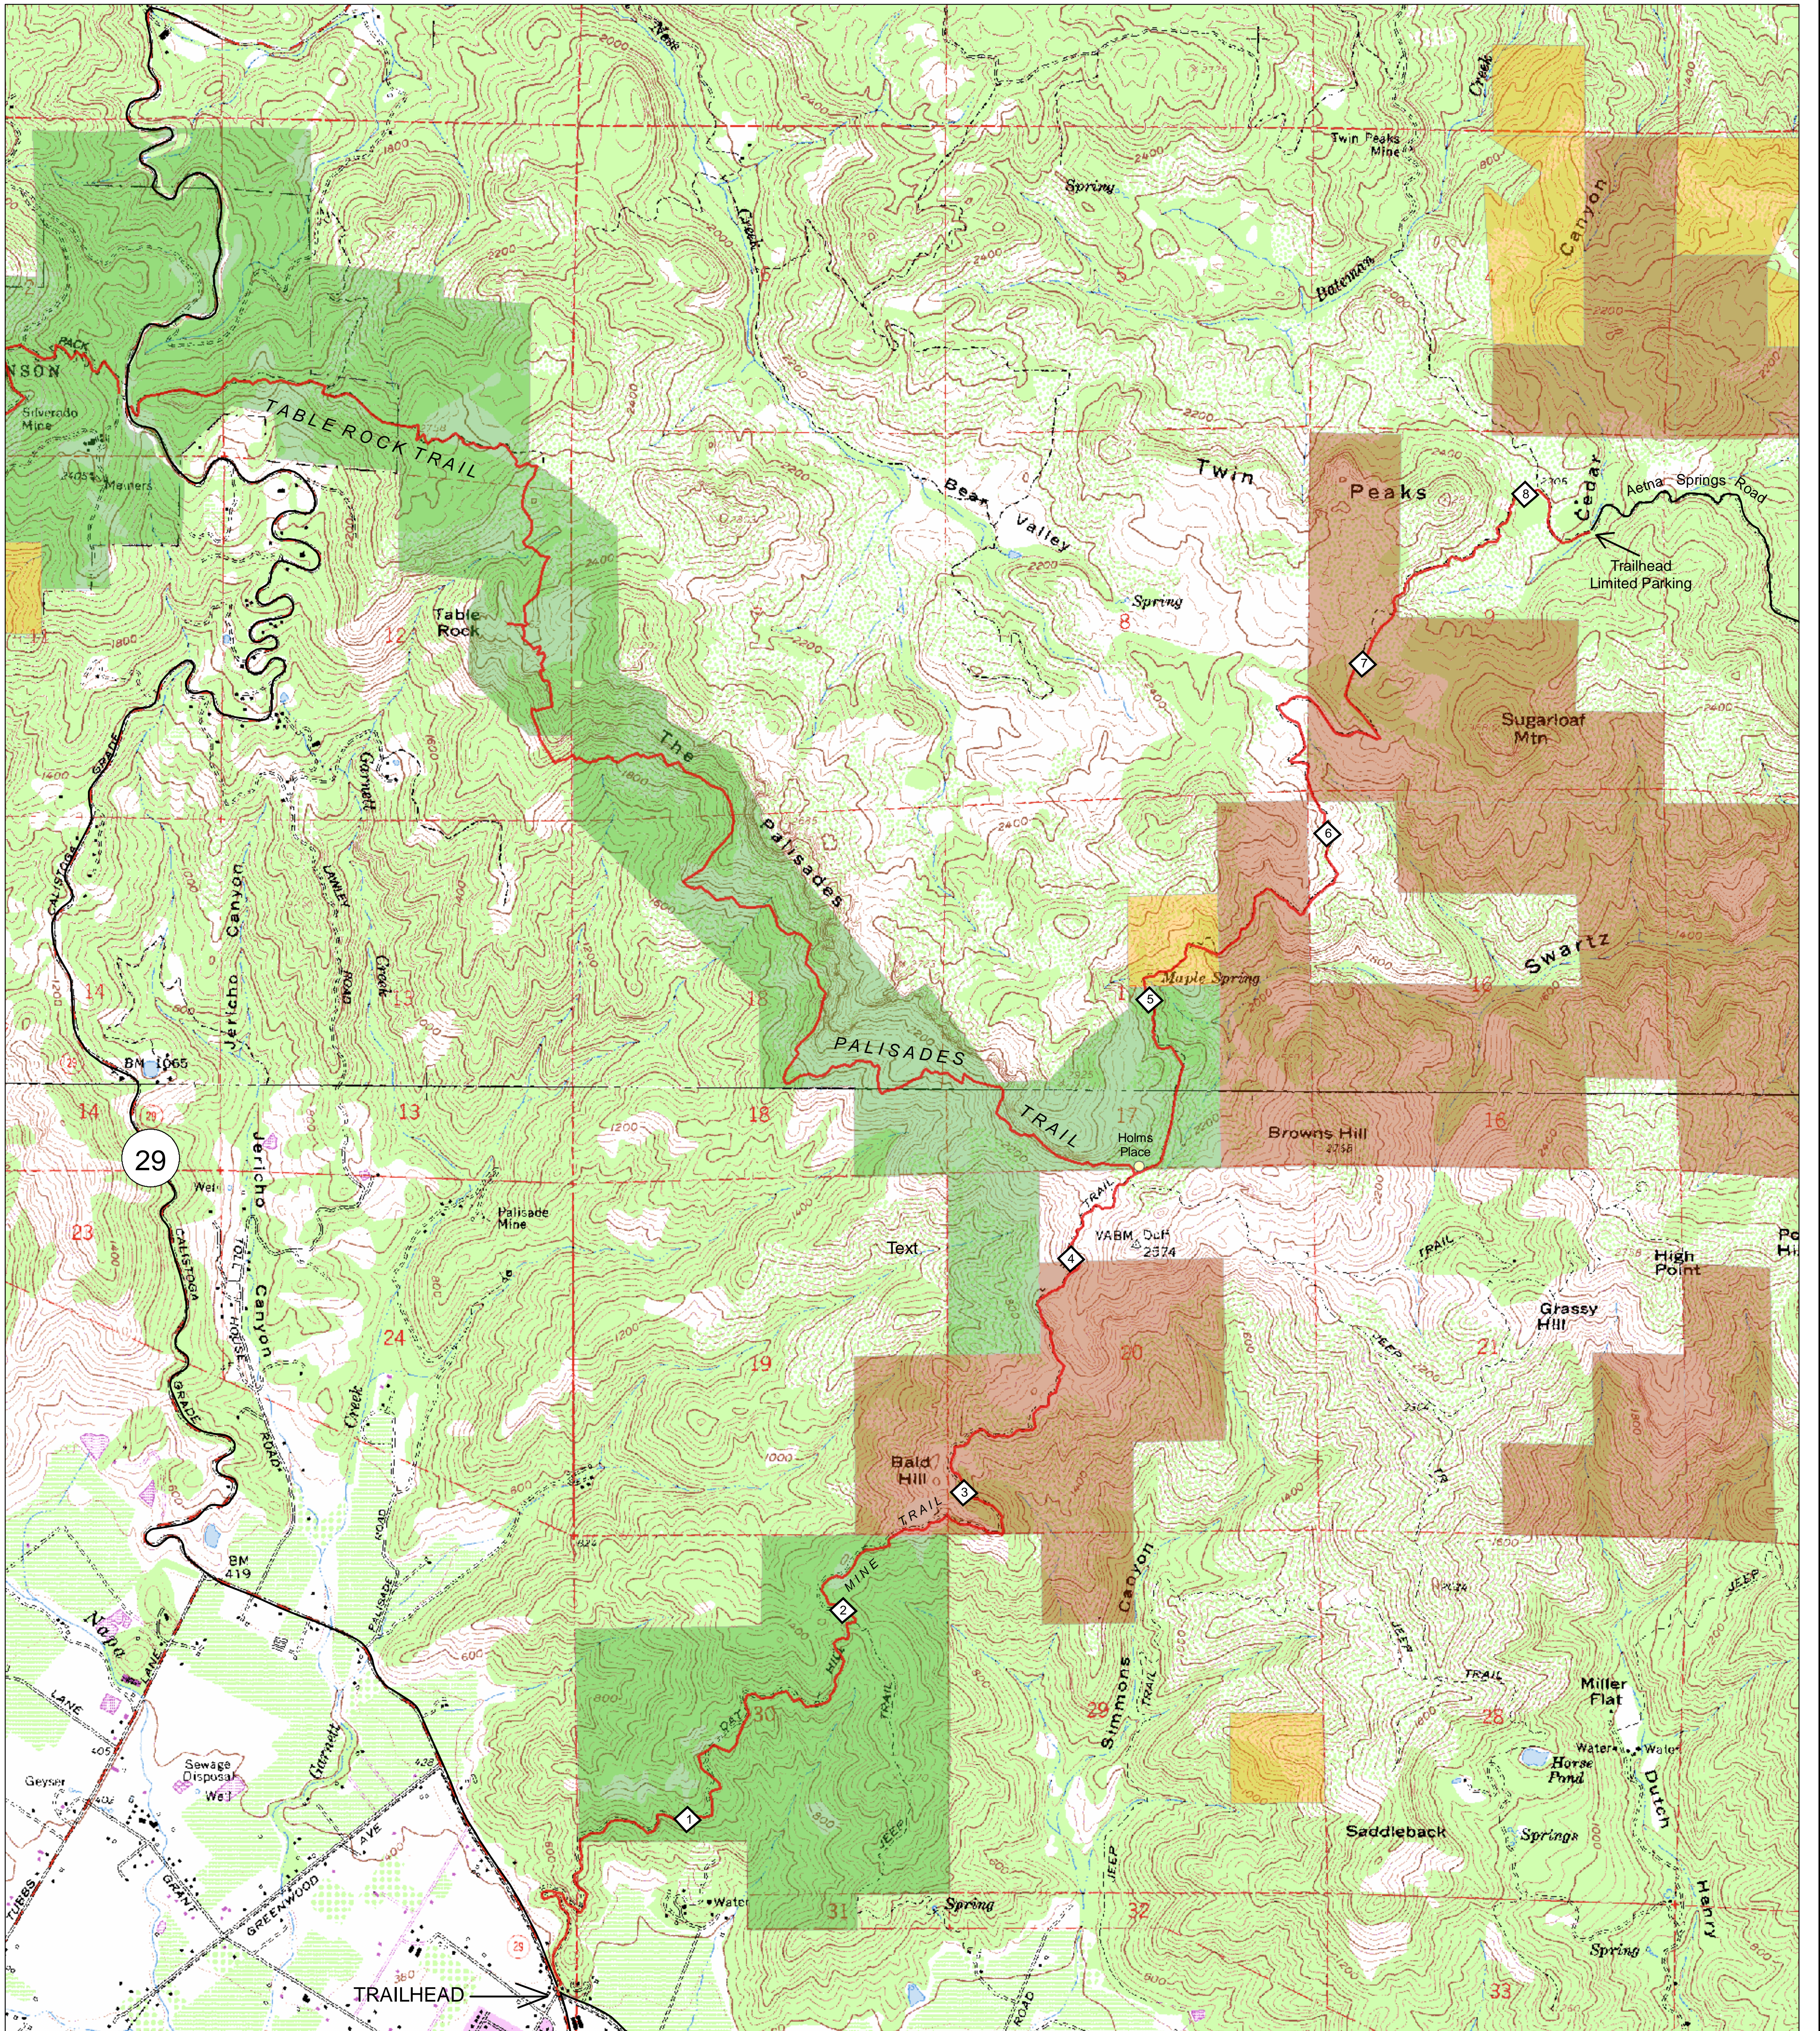

Oat Hill Mine Trail

Legend

- Public Trails
- Mile markers from Calistoga Trailhead
- Robert Lewis Stevenson State Park
- Other State Lands
- Federal Lands

prepared May 2008